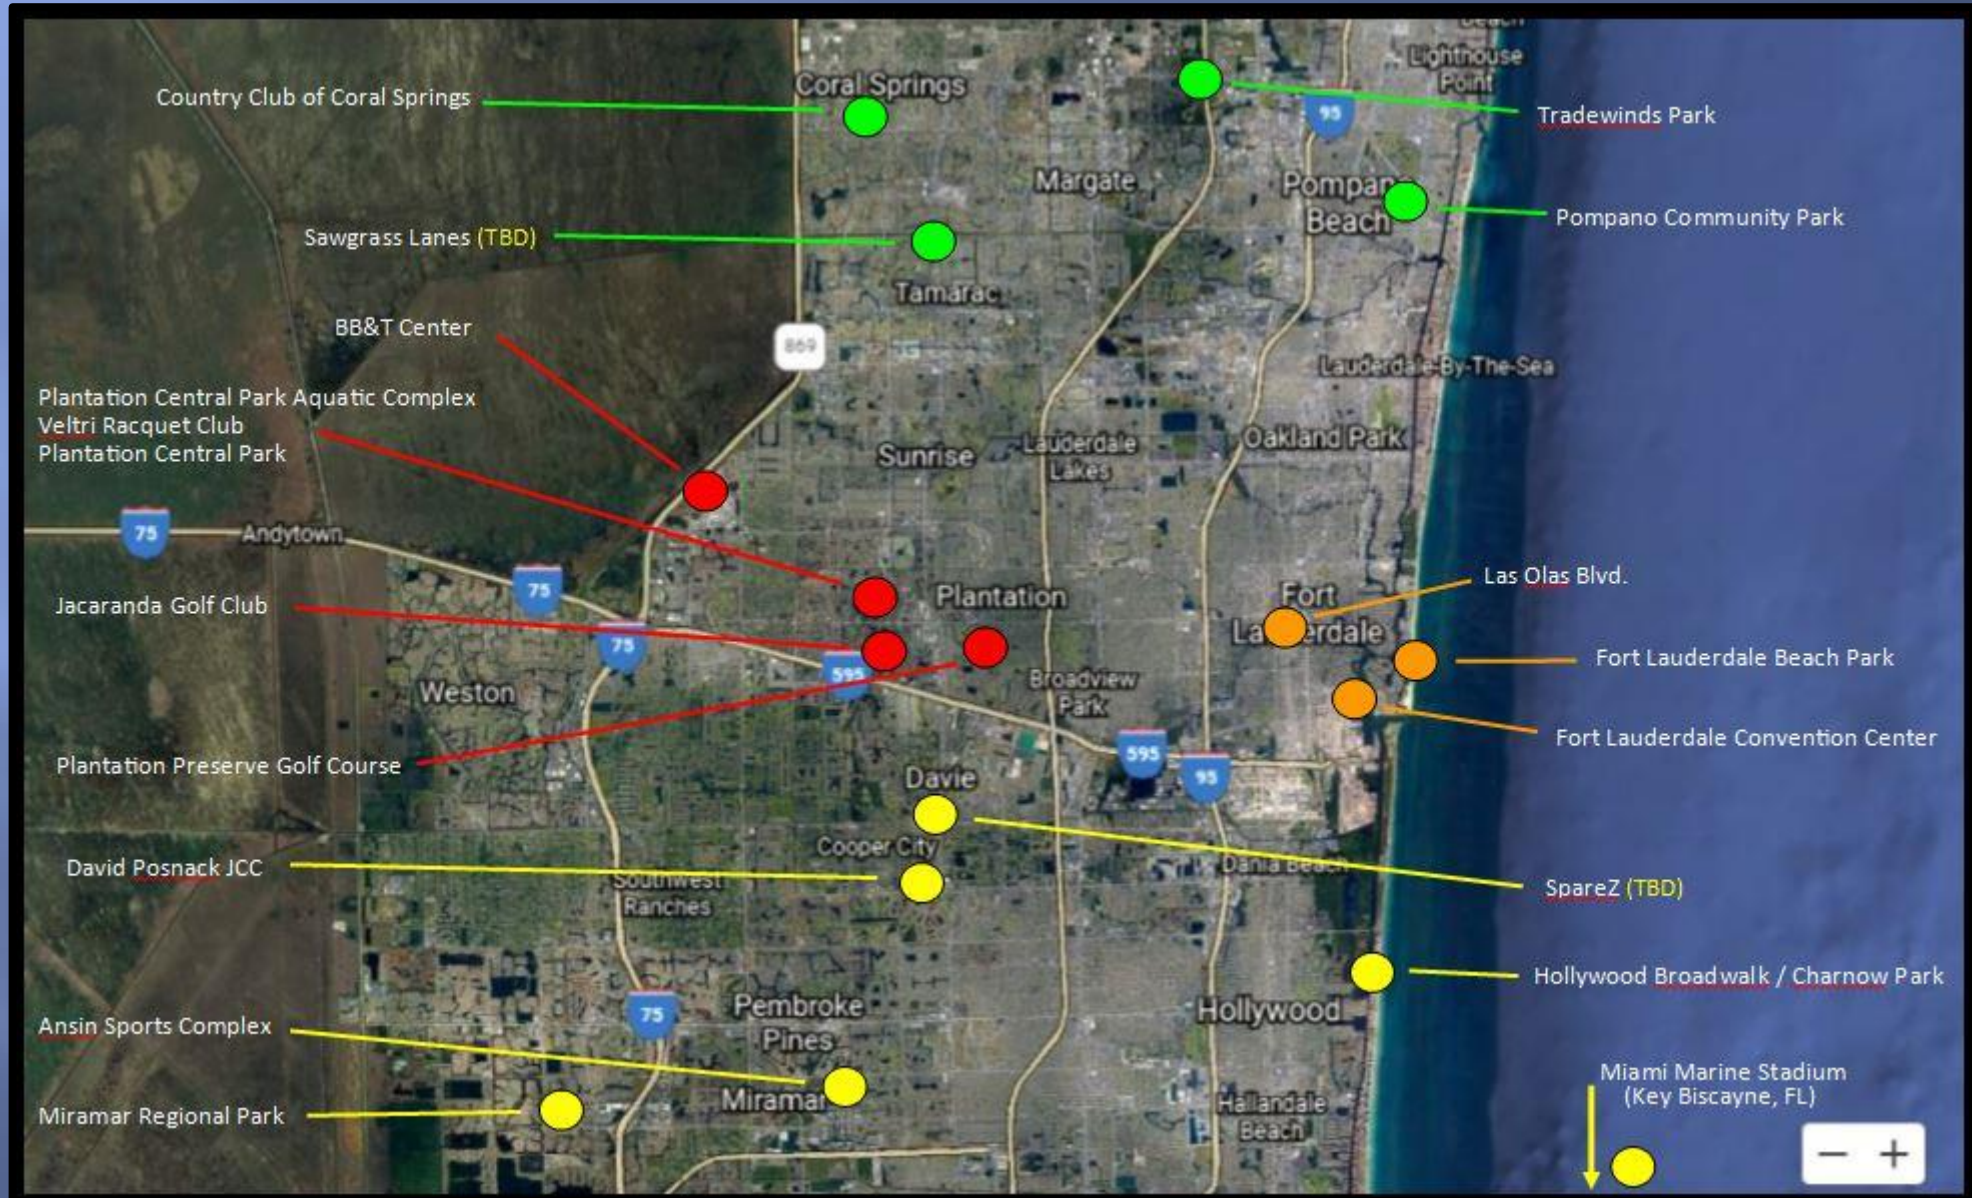

Sport Venues
May 10 – 23, 2022

SPORT SCHEDULE – 2022

2022 National Senior Games

Presented by Humana

Competition Schedule

(Updated: 5.24.21)

Schedule Subject to Change

	TUES	WED	THUR	FRI	SAT	SUN	MON	TUES	WED	THUR	FRI	SAT	SUN	MON
	10-May	11-May	12-May	13-May	14-May	15-May	16-May	17-May	18-May	19-May	20-May	21-May	22-May	23-May
SPORT														
Archery				P	X	X	P	X	X	P	X	X		
Badminton								P	X	X	X	X	X	X
Basketball			P	X	X	X/P	X	X	X/P	X	X	X	X	
Beach Volleyball				P	X	X	P	X	X					
Bowling			P	X	X/P	X	X/P	X/P	X	X				
Cornhole			P/X	X	X	X								
Cycling									5K TT	10K TT		20K RR	40K RR	
Golf						P	X	X	X					
Pickleball		P	X	X	X	X	X	P	X	X	X	X	X	
Power Walk	1500M	5K												
Race Walk	1500M	5K												
Racquetball		X	X	X	X	X	X	X	X	X				
Road Race			5K		10K									
Shuffleboard		P	X	X/P	X	X/P	X	X/P	X	X				
Soccer									P	X	X	X	X	
Softball			P	X	X	X	X/P	X	X	X	X/P	X	X	X
Swimming			P	X	X	X	X							
Table Tennis								P	X	X	X	X	X	X
Tennis	X	X	X	X	X	X	X	X	X	X	X	X	X	
Track & Field		P	X	X	X	X	X	X						
Triathlon & Tri Relay						X								
Volleyball	P	X	X	X/P	X	X	X							

LEGEND

X = Competition

P = Practice

VENUE MAP – BROWARD COUNTY

SPORT VENUE LOCATIONS

North (4)

West (4)

East (3)