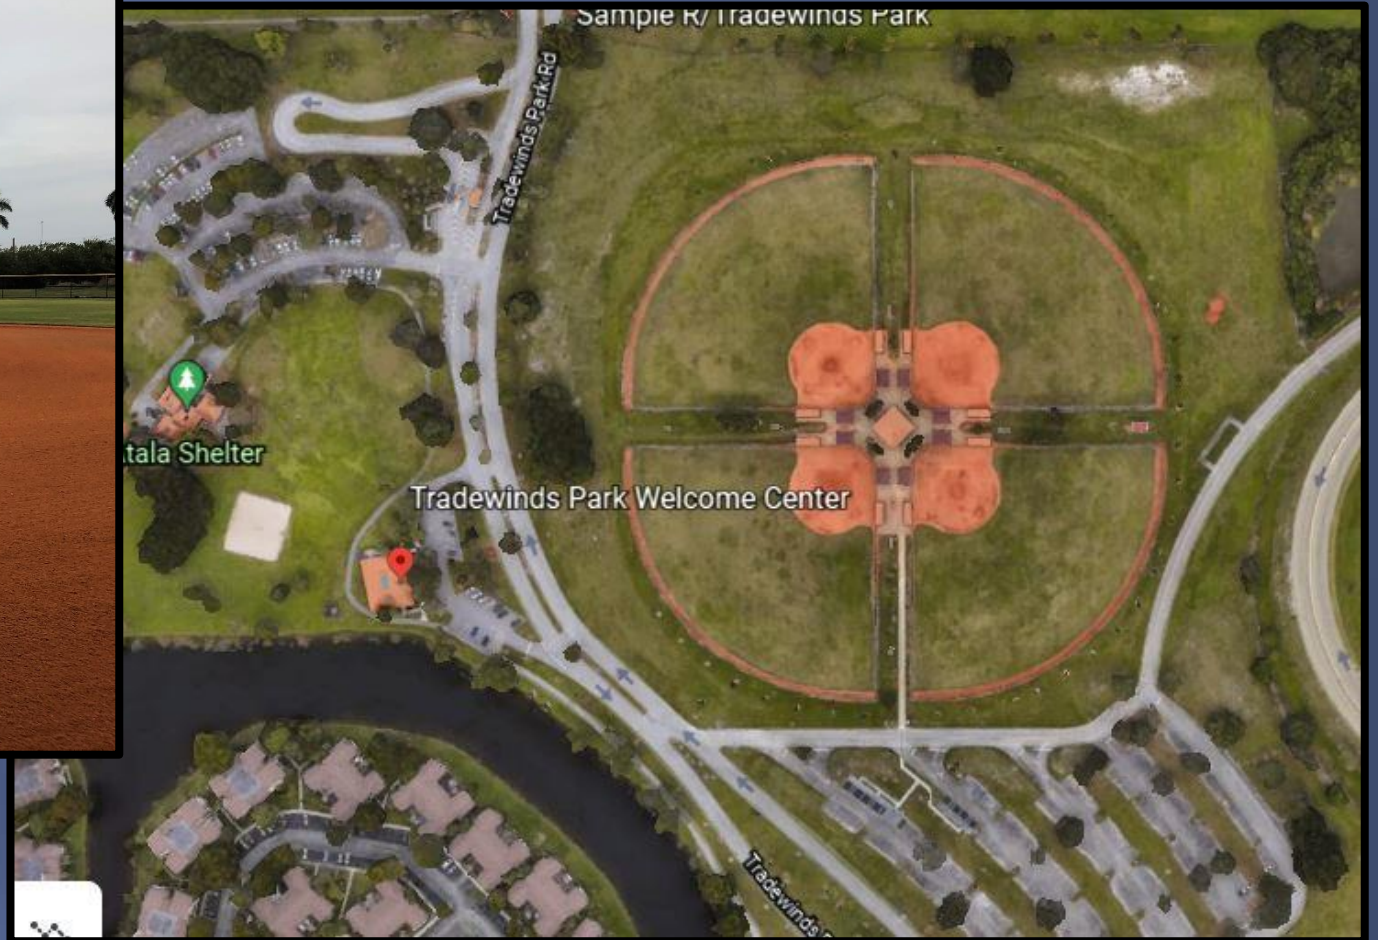

SOFTBALL

Tradewinds Park (Venue 2 of 2)