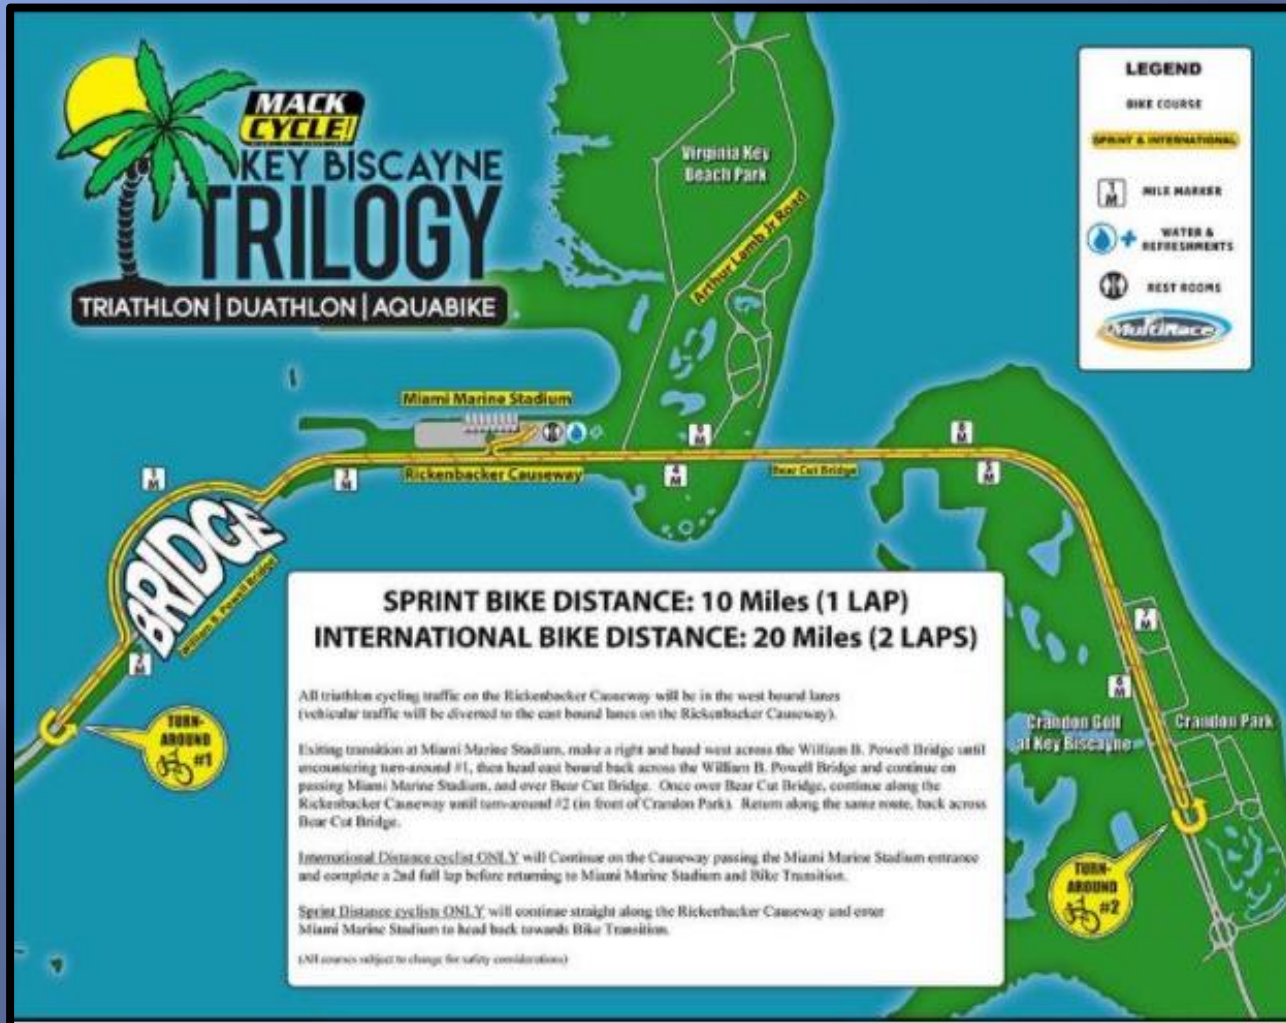

Triathlon

Miami Marine Stadium (Key Biscayne, FL)

Example Bike Course Option & Info – To Be Finalized Soon

RACE INFO:

Athletes will converge on Miami Marine Stadium for a Sprint Triathlon. The athletes will enjoy a protected salt water swim in Key Biscayne with bright buoys beckoning them back to shore. The swim course runs in a clockwise direction. In transition, they will have a spacious setting to prepare for the fast bike through Virginia Key & spectators can cheer on their athletes. The bike course is set against a Miami city skyline & a pristine view of the turquoise waters of Key Biscayne. Cyclists will have an added challenge of climbing the highest point in south Florida, with a 700 meter climb on the William Powell Bridge, commonly referred to as Rickenbacker Causeway Bridge.